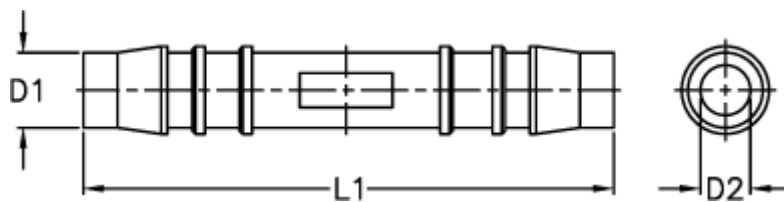

Article number: 027508900004

Description: Norma hose coupling GS 4

## Measures

---

D1 = 4

D2 = 2.7

L1 = 35.0